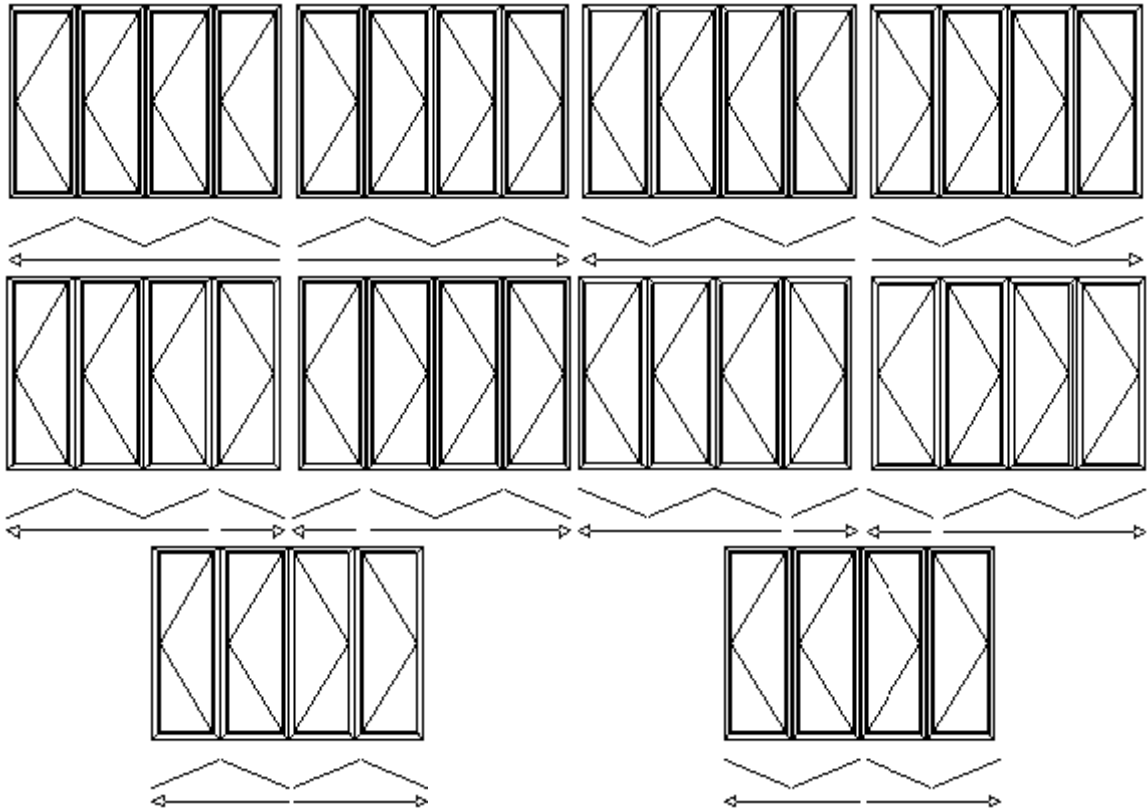

# HARDWOOD BIFOLD DOOR STYLE CHART

All door sets are viewed from the outside.

Min Height = 750mm Max Height = 3000mm <Point denotes hinge side

### 2 Panels

Min width = 1050mm Max width = 2130mm

### 3 Panels

Min width = 1460mm Max width = 3130mm

### 4 Panels

Min width = 1900mm Max width = 4130mm

**5 Panels**

Min width = 2290mm Max width = 5130mm

**6 Panels**

Min width = 2780mm Max width = 6130mm

**7 Panels**

Min width = 3220mm Max width = 7130mm