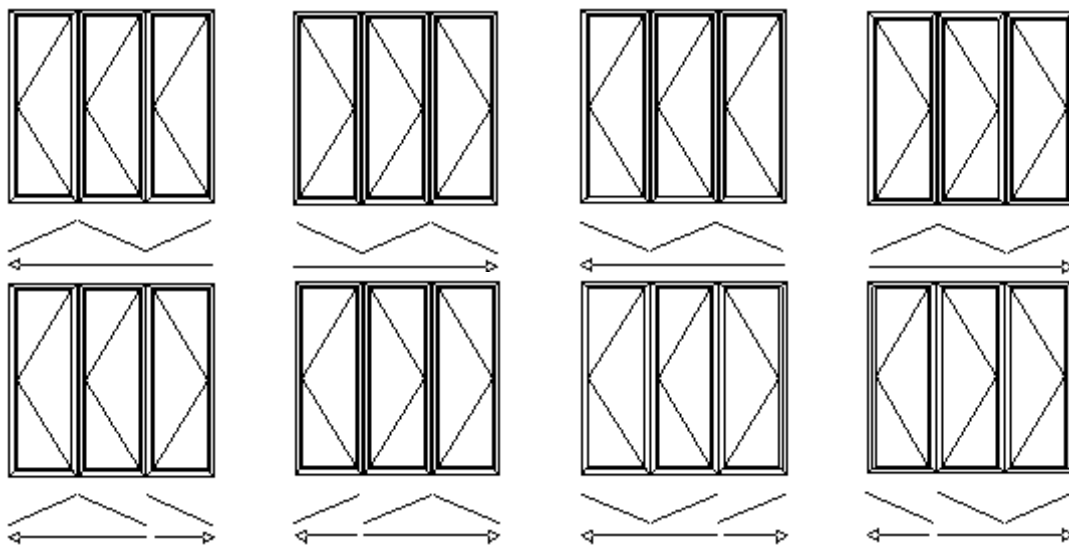

## FOLDING DOOR STYLES

# HARDWOOD BIFOLD DOOR STYLE CHART

All door sets are viewed from the outside.

Min Height = 750mm Max Height = 3000mm <Point denotes hinge side

### 2 Panels

Min width = 1050mm Max width = 2130mm

### 4 Panels

Min width = 1900mm Max width = 4130mm

**5 Panels**

Min width = 2290mm Max width = 5130mm

**6 Panels**

Min width = 2780mm Max width = 6130mm

**7 Panels**

Min width = 3220mm Max width = 7130mm