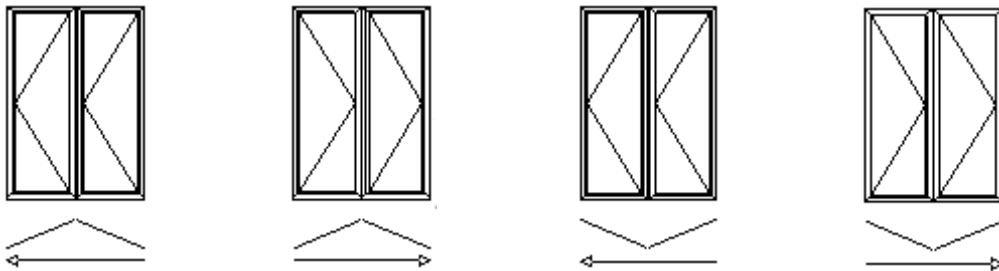

## FOLDING DOOR STYLES

# HARDWOOD BIFOLD DOOR STYLE CHART

All door sets are viewed from the outside.

Min Height = 750mm Max Height = 3000mm <Point denotes hinge side

### 2 Panels

Min width = 1050mm Max width = 2130mm

### 4 Panels

Min width = 1900mm Max width = 4130mm

**5 Panels**

Min width = 2290mm Max width = 5130mm

**6 Panels**

Min width = 2780mm Max width = 6130mm

**7 Panels**

Min width = 3220mm Max width = 7130mm