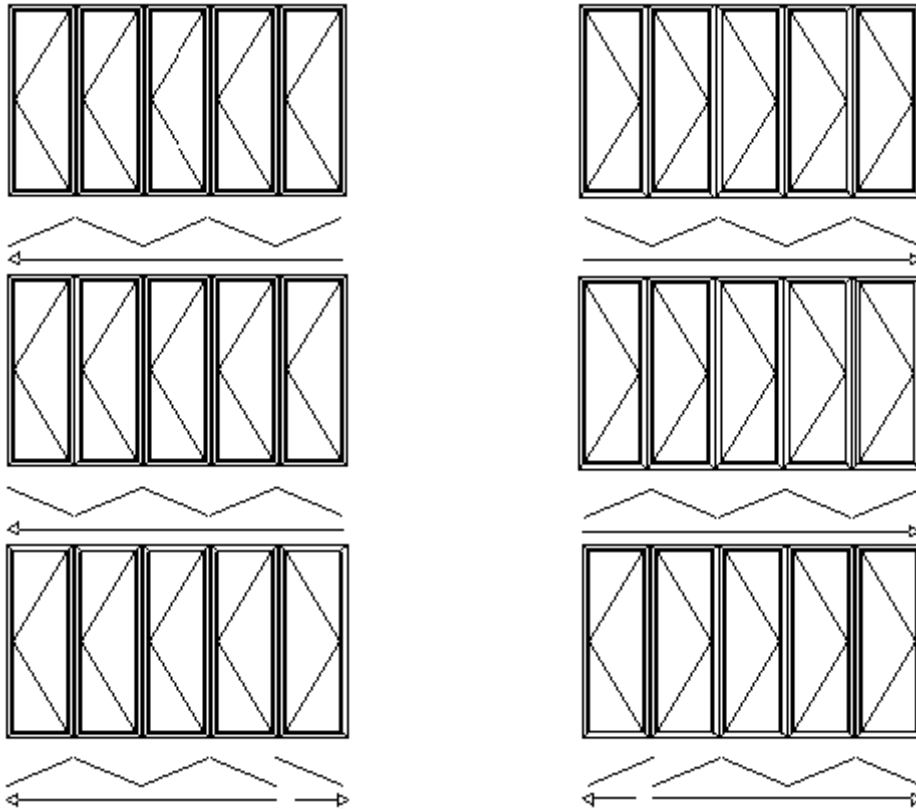

# HARDWOOD BIFOLD DOOR STYLE CHART

All door sets are viewed from the outside.

Min Height = 750mm Max Height = 3000mm <Point denotes hinge side

### 2 Panels

Min width = 1050mm Max width = 2130mm

### 3 Panels

Min width = 1460mm Max width = 3130mm

### 4 Panels

Min width = 1900mm Max width = 4130mm

**5 Panels**

Min width = 2290mm Max width = 5130mm

**6 Panels**

Min width = 2780mm Max width = 6130mm

**7 Panels**

Min width = 3220mm Max width = 7130mm