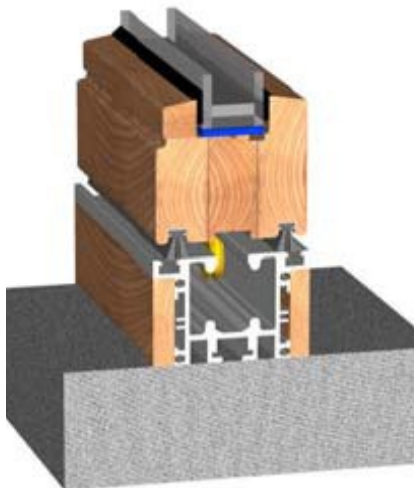

## TIMBER BIFOLD DOOR THRESHOLD OPTIONS

Hardwood and softwood folding sliding doors are supplied with a flush track as standard which provides an out of sight track system and flush floor levels. There are many other threshold options available but the four most requested types are shown below.

Standard Flush Track

Flush Track with projecting cill

Raised Track

Raised Track with projecting cill

Stainless steel rollers are concealed within the aluminium top and bottom tracks providing effortless operation of the door.

## TRACK SYSTEM DIMENSIONS

Image shows flush track arrangement but dimensions remain constant regardless of threshold and track option selected.