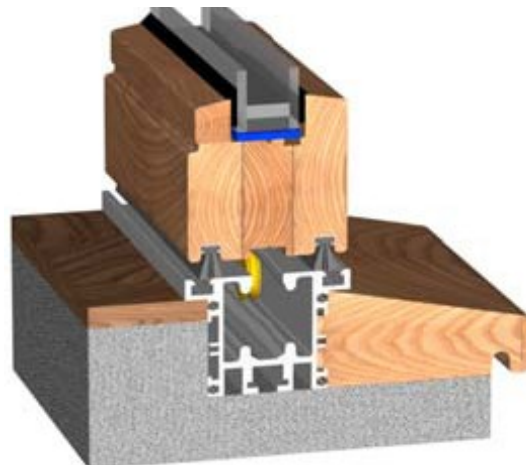

## TIMBER BIFOLD DOOR THRESHOLD OPTIONS

Hardwood and softwood folding sliding doors are supplied with a flush track as standard which provides an out of sight track system and flush floor levels. There are many other threshold options available but the four most requested types are shown below.

Standard Flush Track

Flush Track with projecting cill

Raised Track

Raised Track with projecting cill

Stainless steel rollers are concealed within the aluminium top and bottom tracks providing effortless operation of the door.

## TRACK SYSTEM DIMENSIONS

Image shows flush track arrangement but dimensions remain constant regardless of threshold and track option selected.