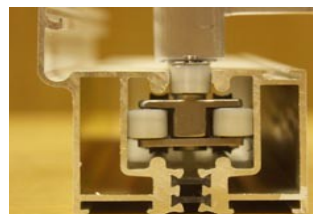

## TIMBER BIFOLD DOOR THRESHOLD OPTIONS

Hardwood and softwood folding sliding doors are supplied with a flush track as standard which provides an out of sight track system and flush floor levels. There are many other threshold options available but the four most requested types are shown below.

Standard Flush Track

Flush Track with projecting cill

Raised Track

Raised Track with projecting cill

Stainless steel rollers are concealed within the aluminium top and bottom tracks providing effortless operation of the door.

## TRACK SYSTEM DIMENSIONS

Image shows flush track arrangement but dimensions remain constant regardless of threshold and track option selected.