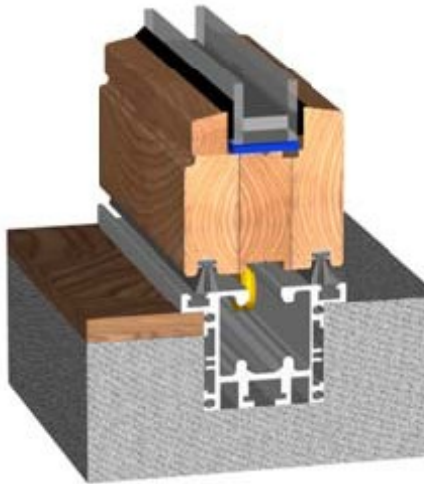

## TIMBER BIFOLD DOOR THRESHOLD OPTIONS

Hardwood and softwood folding sliding doors are supplied with a flush track as standard which provides an out of sight track system and flush floor levels. There are many other threshold options available but the four most requested types are shown below.

Standard Flush Track

Flush Track with projecting cill

Raised Track

Raised Track with projecting cill

Stainless steel rollers are concealed within the aluminium top and bottom tracks providing effortless operation of the door.

## TRACK SYSTEM DIMENSIONS

Image shows flush track arrangement but dimensions remain constant regardless of threshold and track option selected.