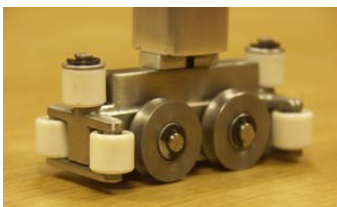

## TIMBER BIFOLD DOOR THRESHOLD OPTIONS

Hardwood and softwood folding sliding doors are supplied with a flush track as standard which provides an out of sight track system and flush floor levels. There are many other threshold options available but the four most requested types are shown below.

Standard Flush Track

Flush Track with projecting cill

Raised Track

Raised Track with projecting cill

Stainless steel rollers are concealed within the aluminium top and bottom tracks providing effortless operation of the door.

## TRACK SYSTEM DIMENSIONS

Image shows flush track arrangement but dimensions remain constant regardless of threshold and track option selected.