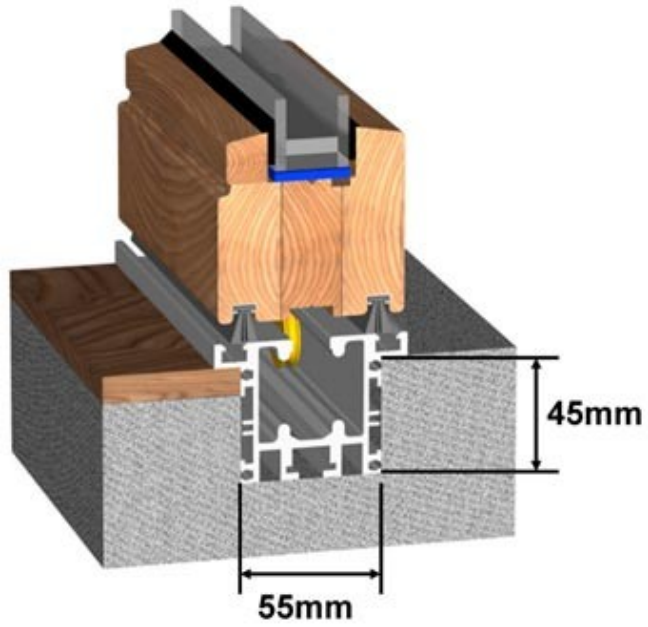

## TIMBER BIFOLD DOOR THRESHOLD OPTIONS

Hardwood and softwood folding sliding doors are supplied with a flush track as standard which provides an out of sight track system and flush floor levels. There are many other threshold options available but the four most requested types are shown below.

Standard Flush Track

Flush Track with projecting cill

Raised Track

Raised Track with projecting cill

Stainless steel rollers are concealed within the aluminium top and bottom tracks providing effortless operation of the door.

## TRACK SYSTEM DIMENSIONS

Image shows flush track arrangement but dimensions remain constant regardless of threshold and track option selected.