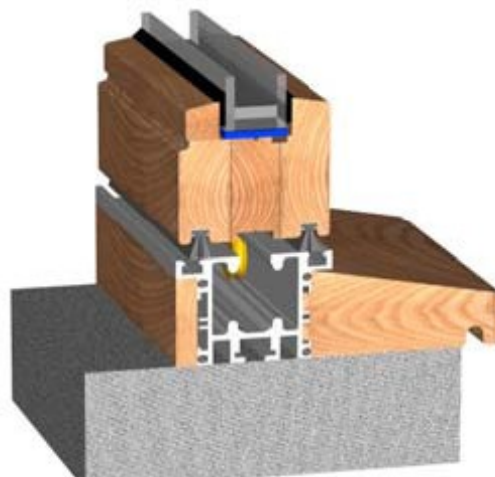

## TIMBER BIFOLD DOOR THRESHOLD OPTIONS

Hardwood and softwood folding sliding doors are supplied with a flush track as standard which provides an out of sight track system and flush floor levels. There are many other threshold options available but the four most requested types are shown below.

Standard Flush Track

Flush Track with projecting cill

Raised Track

Raised Track with projecting cill

Stainless steel rollers are concealed within the aluminium top and bottom tracks providing effortless operation of the door.

## TRACK SYSTEM DIMENSIONS

Image shows flush track arrangement but dimensions remain constant regardless of threshold and track option selected.