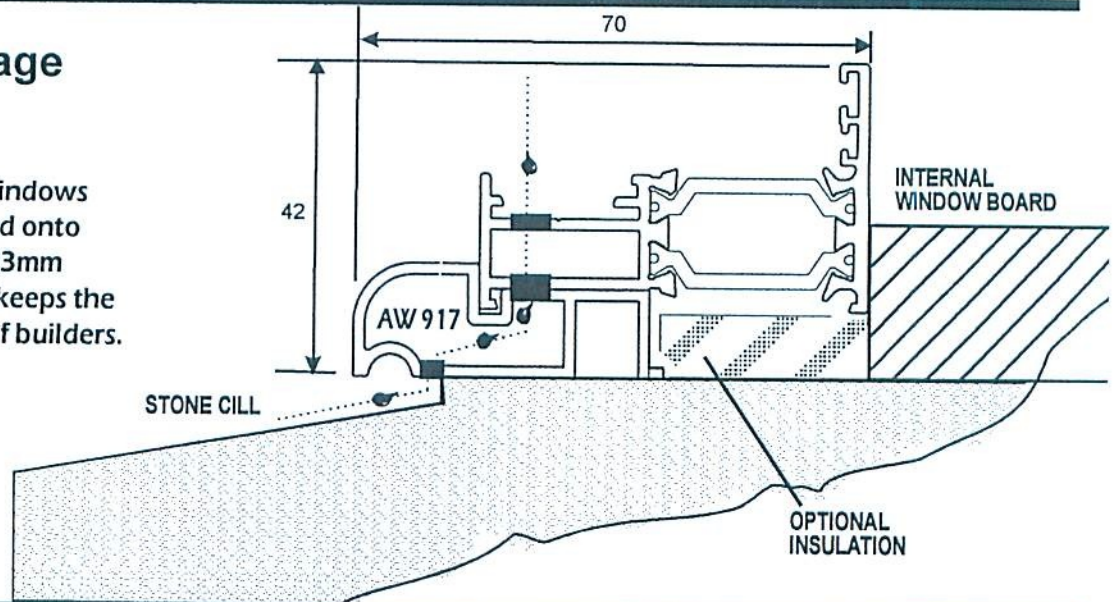

**Frame extension AW 917
to create
70mm x 42mm frame
from 53mm x 33mm
outer frame**

The advantage of the AW 917 frame extension is that the top and bottom outer frame height is kept at 33mm so even with a 42mm night vent extension the total height of the frame is 75mm and with a 25mm cill the frame is only 58mm keeping the slim appearance required by the customer.

**AW 917 9mm drainage
cill for stone cills**

Many (if not most) aluminium windows fitted into new build are installed onto stone cills - combined with the 33mm frame the AW 917 drainage cill keeps the slim appearance favoured by self builders.

RECESSED STYLE with FLAT SASH

'A' rated energy efficient
aluminium windows

The AW 917 provides a 70mm outer frame which is ideal for replacement windows while retaining the slim appearance.

FLUSH STYLE with OVULO SASH