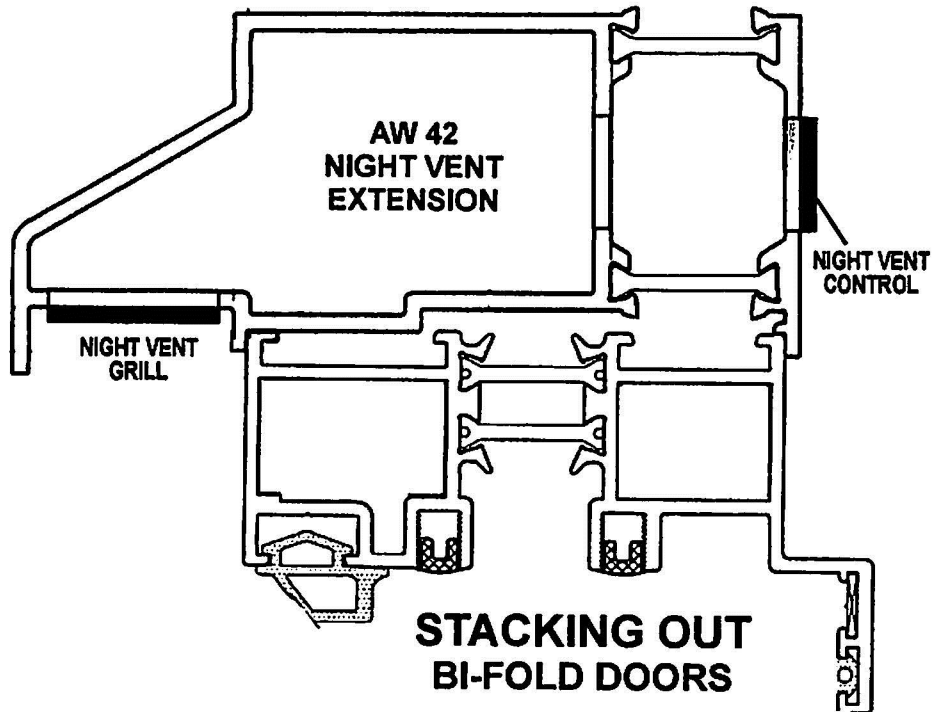

FLUSH STYLE with OVOLO SASH

'A' rated energy efficient aluminium windows

RECESSED STYLE with FLAT SASH

'A' rated energy efficient aluminium windows

**The AWS 917 can also be used on the head and cill
or the standard 25mm cill with or without AW 42 head extension**

RECESSED STYLE with FLAT SASH

'A' rated energy efficient
aluminium windows

The AW 917 provides a 70mm outer frame which is ideal for replacement windows while retaining the slim appearance.

FLUSH STYLE with OVULO SASH

'A' rated energy efficient
aluminium windows

**AW 42 concealed 42mm *night vent head extension*
for Aluminium Bi-Fold Doors**

Concealed trickle ventilation with integrated head - no visible external night vents to spoil the appearance of slim aluminium windows and bi-fold doors. Bi-fold doors have a slim frame to frame size of 132mm & high security locking with high performance double glazing (as specified for 'A' rated windows).