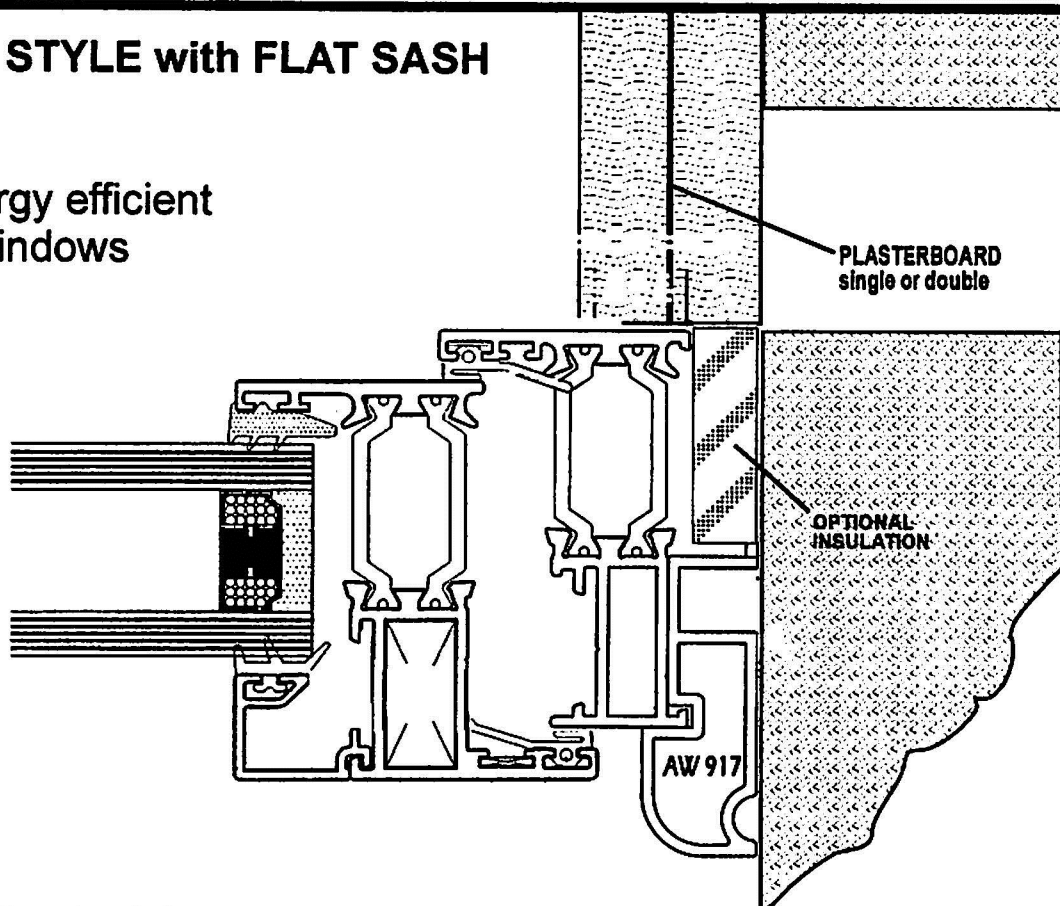

The AW 917 extension can be used to create stylish windows

More householders are choosing Aluminium because of appearance. The Affordable range adds more options to further improve the appearance of finished installations.

FLUSH STYLE with OVOLO SASH

'A' rated energy efficient aluminium windows

RECESSED STYLE with FLAT SASH

'A' rated energy efficient aluminium windows

**The AWS 917 can also be used on the head and cill
or the standard 25mm cill with or without AW 42 head extension**