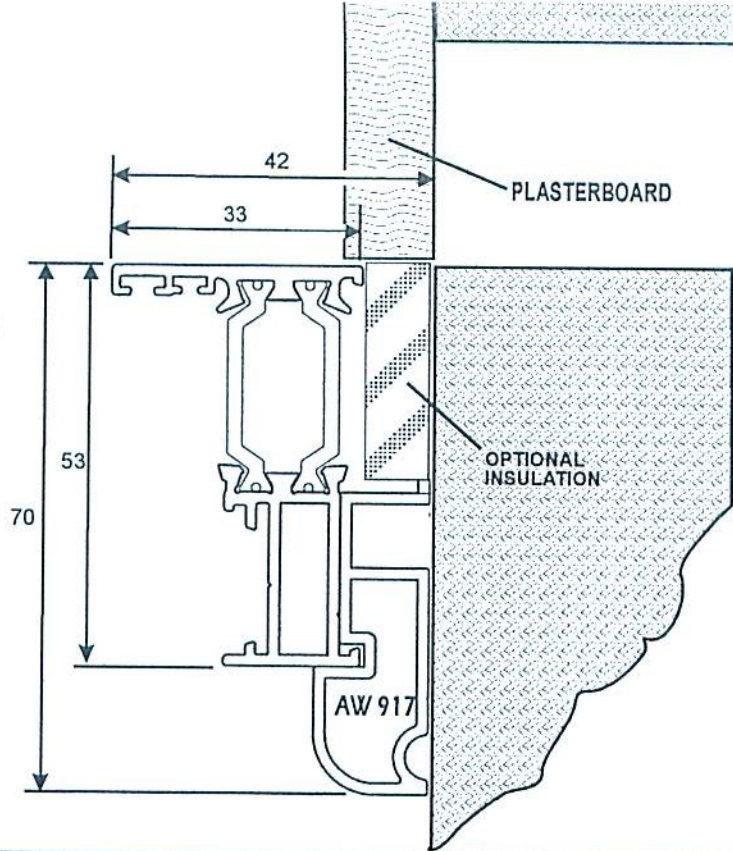

**Frame extension AW 917
to create
70mm x 42mm frame
from 53mm x 33mm
outer frame**

The advantage of the AW 917 frame extension is that the top and bottom outer frame height is kept at 33mm so even with a 42mm night vent extension the total height of the frame is 75mm and with a 25mm cill the frame is only 58mm keeping the slim appearance required by the customer.

**AW 917 9mm drainage
cill for stone cills**

Many (if not most) aluminium windows fitted into new build are installed onto stone cills - combined with the 33mm frame the AW 917 drainage cill keeps the slim appearance favoured by self builders.

RECESSED STYLE with FLAT SASH

'A' rated energy efficient
aluminium windows

The AW 917 provides a 70mm outer frame which is ideal for replacement windows while retaining the slim appearance.

FLUSH STYLE with OVULO SASH