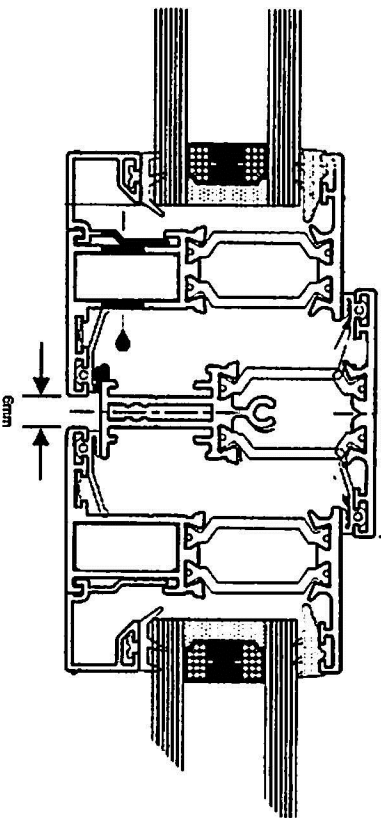

FLUSH STYLE with OVOLO SASH

'A' rated energy efficient aluminium windows

RECESSED STYLE with FLAT SASH

'A' rated energy efficient aluminium windows

**The AWS 917 can also be used on the head and cill
or the standard 25mm cill with or without AW 42 head extension**

RECESSED STYLE with FLAT SASH

'A' rated energy efficient
aluminium windows

The AW 917 provides a 70mm outer frame which is ideal for replacement windows while retaining the slim appearance.

FLUSH STYLE with OVULO SASH

'A' rated energy efficient
aluminium windows

**AW 42 concealed 42mm *night vent head extension*
for Aluminium Bi-Fold Doors**

Concealed trickle ventilation with integrated head - no visible external night vents to spoil the appearance of slim aluminium windows and bi-fold doors. Bi-fold doors have a slim frame to frame size of 132mm & high security locking with high performance double glazing (as specified for 'A' rated windows).