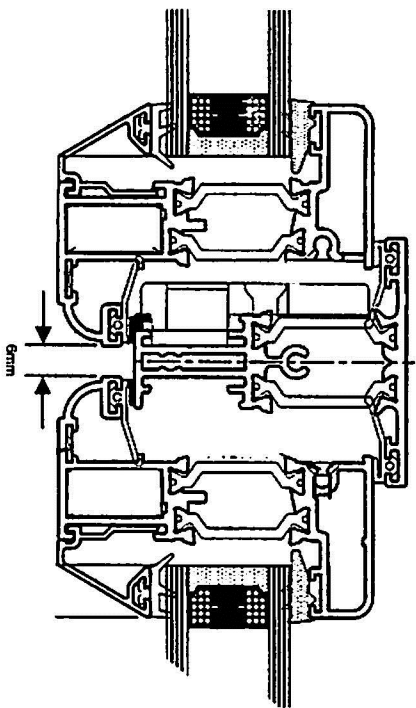

FLUSH STYLE with OVOLO SASH

'A' rated energy efficient aluminium windows

RECESSED STYLE with FLAT SASH

'A' rated energy efficient aluminium windows

**The AWS 917 can also be used on the head and cill
or the standard 25mm cill with or without AW 42 head extension**

RECESSED STYLE with FLAT SASH

'A' rated energy efficient
aluminium windows

The AW 917 provides a 70mm outer frame which is ideal for replacement windows while retaining the slim appearance.

FLUSH STYLE with OVULO SASH

'A' rated energy efficient
aluminium windows

**AW 42 concealed 42mm *night vent head extension*
for Aluminium Bi-Fold Doors**

Concealed trickle ventilation with integrated head - no visible external night vents to spoil the appearance of slim aluminium windows and bi-fold doors. Bi-fold doors have a slim frame to frame size of 132mm & high security locking with high performance double glazing (as specified for 'A' rated windows).