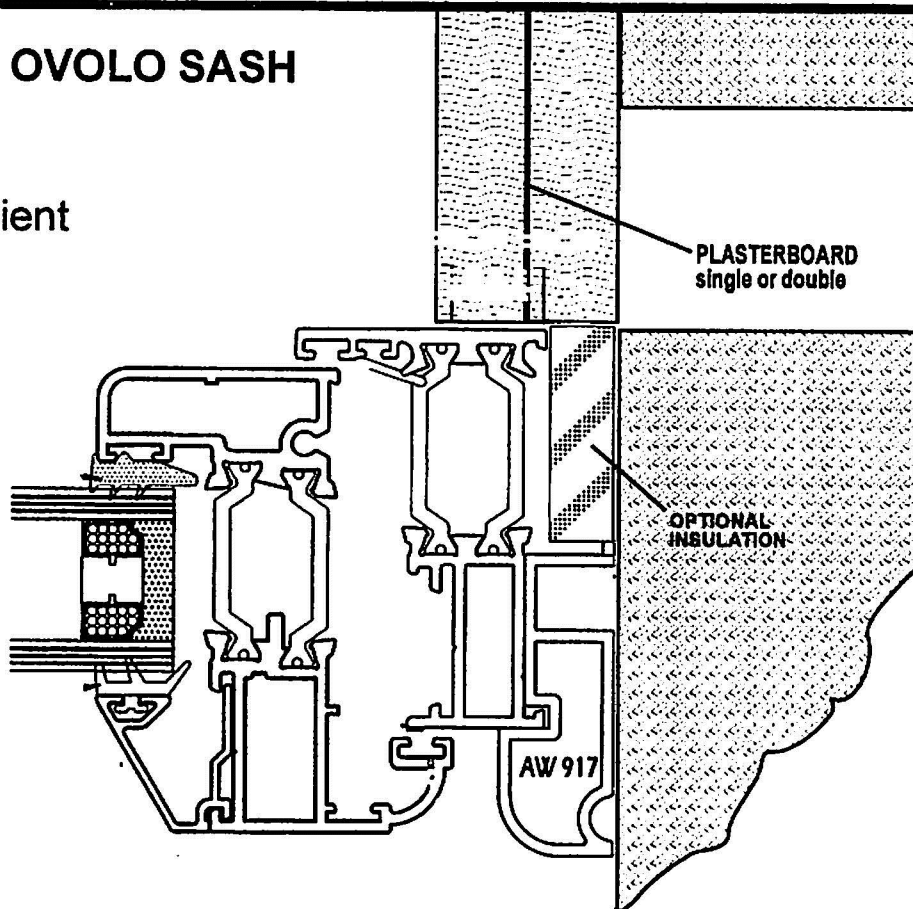

The AW 917 extension can be used to create stylish windows

More householders are choosing Aluminium because of appearance. The Affordable range adds more options to further improve the appearance of finished installations.

FLUSH STYLE with OVOLO SASH

'A' rated energy efficient aluminium windows