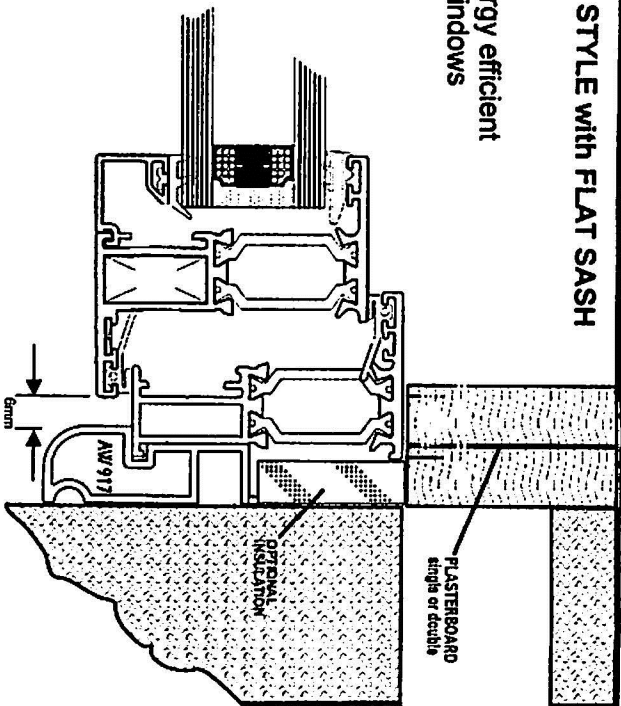

FLUSH STYLE with OVOLO SASH

'A' rated energy efficient aluminium windows

RECESSED STYLE with FLAT SASH

'A' rated energy efficient aluminium windows

**The AWS 917 can also be used on the head and cill
or the standard 25mm cill with or without AW 42 head extension**

RECESSED STYLE with FLAT SASH

'A' rated energy efficient
aluminium windows

The AW 917 provides a 70mm outer frame which is ideal for replacement windows while retaining the slim appearance.

FLUSH STYLE with OVULO SASH