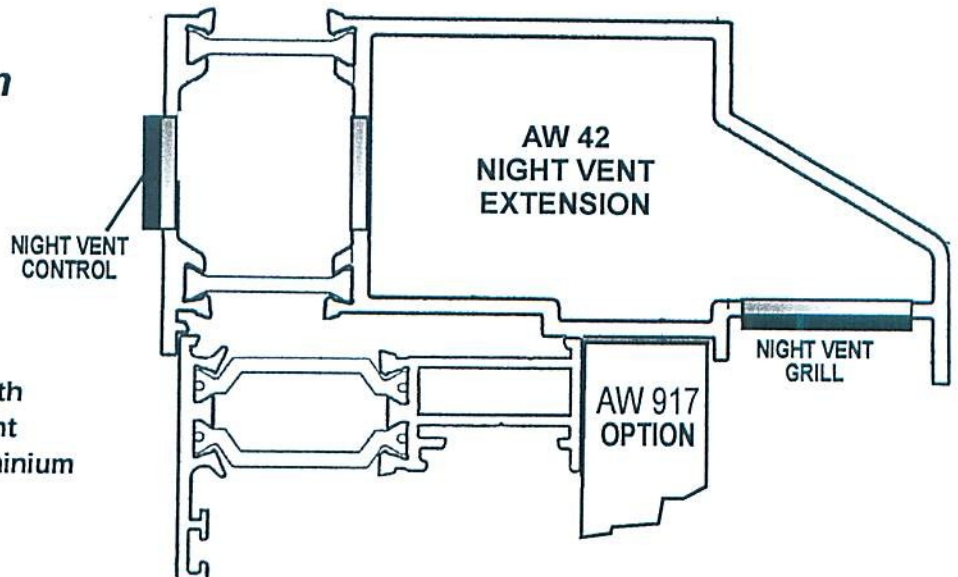

**Frame extension AW 917
to create
70mm x 42mm frame
from 53mm x 33mm
outer frame**

The advantage of the AW 917 frame extension is that the top and bottom outer frame height is kept at 33mm so even with a 42mm night vent extension the total height of the frame is 75mm and with a 25mm cill the frame is only 58mm keeping the slim appearance required by the customer.

**AW 917 9mm drainage
cill for stone cills**

Many (if not most) aluminium windows fitted into new build are installed onto stone cills - combined with the 33mm frame the AW 917 drainage cill keeps the slim appearance favoured by self builders.

**AW 42 Concealed 42mm
night vent head extension
for aluminium windows
50mm to 70mm
outer frame**

Aluminium windows and doors have the option of Concealed trickle ventilation with integrated head - no visible external night vents to spoil the appearance of slim aluminium windows and bi-fold doors.

FLUSH STYLE with OVOLO SASH

'A' rated energy efficient aluminium windows

RECESSED STYLE with FLAT SASH

'A' rated energy efficient aluminium windows

**The AWS 917 can also be used on the head and cill
or the standard 25mm cill with or without AW 42 head extension**