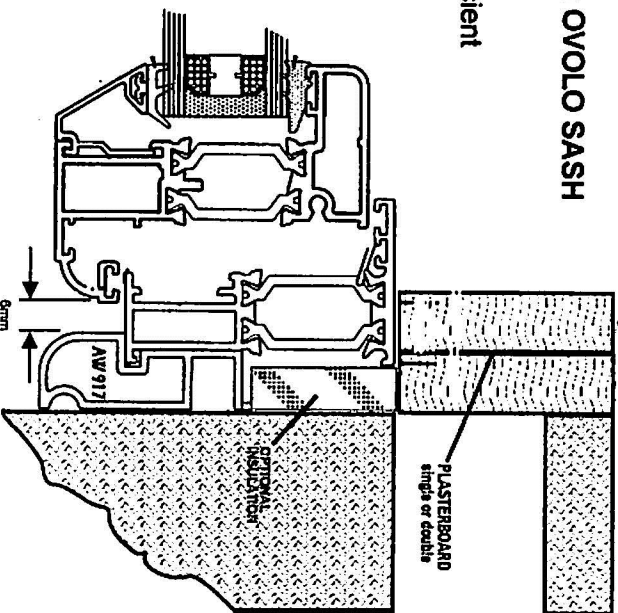

FLUSH STYLE with OVULO SASH

'A' rated energy efficient
aluminium windows