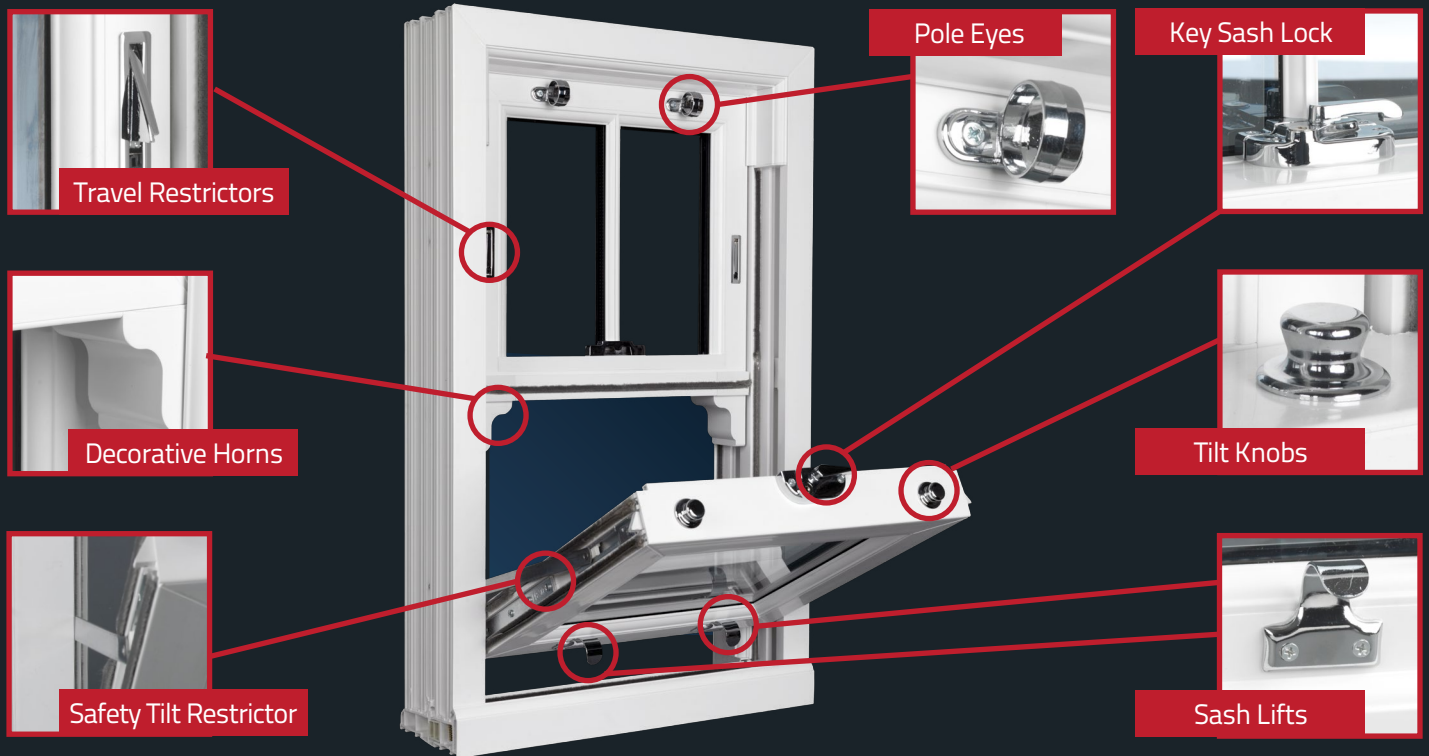

# HIGH SECURITY & CHILD SAFETY

Travel restrictors which are fitted as standard (unless not required) provide a child proof safety feature by preventing the window from being opened fully. This feature also allows the window to be left open for ventilation and still be secure whilst also providing additional security when the window is closed. Both sash windows can be cleaned from the inside with an easy to use tilt mechanism which has a safety restrictor fitted as standard and all glass is toughened for additional safety. Two sash lifts are fitted on the bottom sash and two pole eyes located on the top sash which allow easy opening and closing.